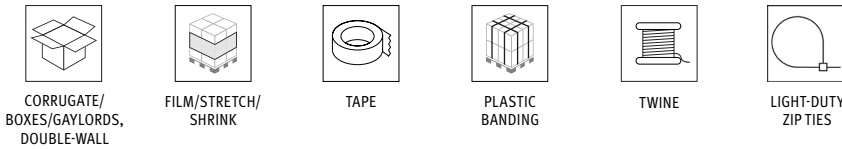

50% STRONGER & LASTS 4X LONGER

proprietary
SMOOTH-KUT™
TECHNOLOGY

IDEALLY SUITED FOR

FEATURES AND HIGHLIGHTS

The USA made Klever EcoExcelXD is an EXTRA DURABLE recessed blade safety cutter made from recycled material, featuring a robust blade head engineered to be 50% STRONGER and LAST 4X LONGER than similar cutters. The proprietary Smooth-Kut™ technology increases cutting speed by preventing corrugate from clogging the blade. Disposable for high-volume operations.

- Thickset XD replaceable blade head offers exceptional durability, engineered to be 50% STRONGER and LAST 4X LONGER than similar cutters. Cuts up to 1 MILE of corrugate before needing to be replaced!
- Proprietary Smooth-Kut™ technology prevents corrugate from clogging in the blade for faster, smoother, and more ergonomic cutting.
- Handle is made from 100% pre-consumer recycled plastic to support your ESG goals.
- Ideal for tough vertical and curved cuts through double wall corrugate and other thick materials.
- Concealed high-quality carbon steel blade reduces cut injuries and damaged goods.
- Disposable.
- Made and rigorously tested in the U.S.A.

RELATED PRODUCTS

Ask about our full range of Eco-friendly safety cutters

INDIVIDUAL UNIT

PART #	ECO-4-65EX
UPC #	8-10059-87355-1
EAN #	0810059873551
HANDLE MATERIALS	Recycled Plastic
BLADE MATERIAL	Carbon steel
BLADE OPENING	0.23"/ 5.84mm
UNIT SIZE (L x W x H)	7.00" x 1.75" x 0.31" 177.8 mm x 44.45 mm x 7.95 mm
UNIT WEIGHT	0.07 lbs / 0.03 kg
COLOR	Black handle with green blade head