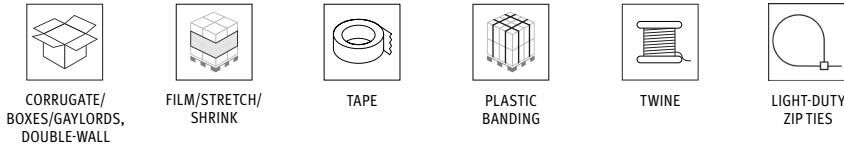

## FEATURES AND HIGHLIGHTS

The USA made Klever XChangeXD is an EXTRA DURABLE recessed blade safety cutter featuring a reusable 'soft touch' handle and a robust blade head engineered to be 50% STRONGER and LAST 4X LONGER than similar cutters. The proprietary Smooth-Kut™ technology increases cutting speed by preventing corrugate from clogging the blade. Reduce plastic waste in your operations by reusing the handle and replacing the blade head.